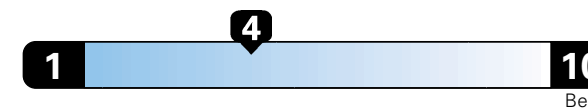

Small SUV 2WD range from 16 to 120 MPGe. The best vehicle rates 136 MPGe.

You spend \$2,250
 in fuel costs over 5 years compared to the average new vehicle.

Annual fuel cost \$1,950

Fuel Economy & Greenhouse Gas Rating (tailpipe only)